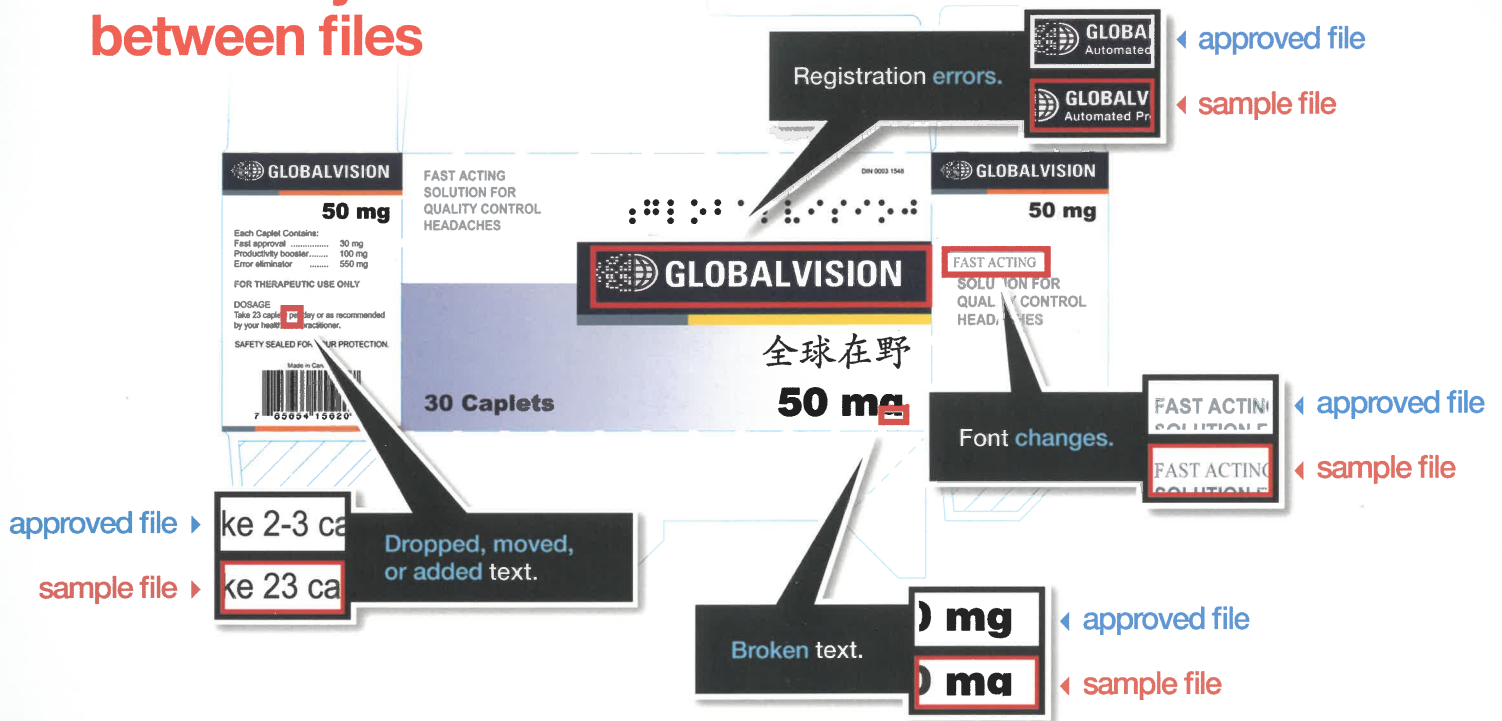

inspect artwork with pixel-precision

Quickly & accurately inspect all your artwork files with **Digital-Page™**

Detect any difference between files

Features

- Intuitive cropping technology
- Quick & easy inspection
- Detailed defect reporting
- 21 CFR Part 11 Compliant & validation available

File types supported:

- BMP
- TIFF
- JPEG
- PDF

Perfect for inspecting:

- Graphic revisions
- Labels
- Nested files
- Leaflets
- Cartons